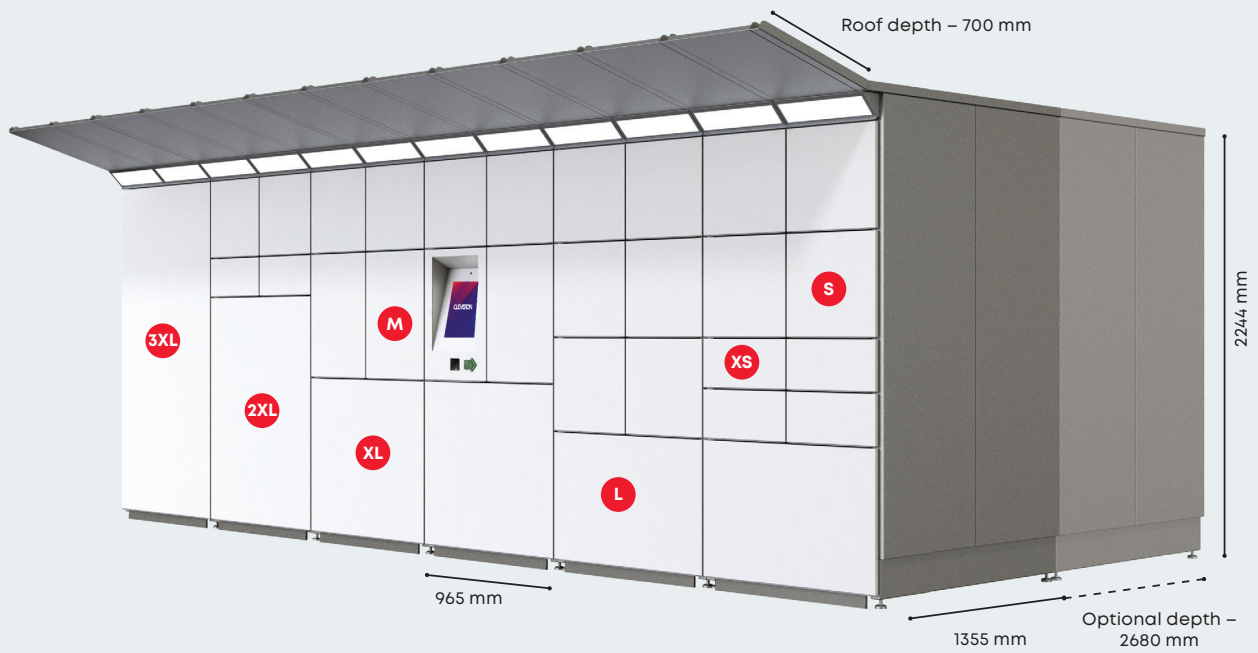

Cleveron 355

- > Cleveron 355 is an outdoor parcel locker for oversized goods handover

- > **24/7 service** – customers can pick up their orders at the suitable time, even when the physical store is closed
- > **Reduce costs** – parcel pickup points reduce the need for home delivery
- > **Save time** – self-service pickup solution decreases the workload for the employees and waiting time for customers with a possibility to offer same-day delivery
- > **Easy to use and manage** – manage parcels and the locker through a simple self-service platform
- > **Modular design** – a large variety of door sizes and possibility to add extra modules or increase the depth of parcel slots when parcel volumes grow

CL355 v04-eng

> **Locker features**

- Suitable for outdoor use
- Different module options
- 12" touchscreen
- Scanner
- ADA device
- 4G and LAN connectivity
- Exterior LED lighting
- Interior LED lighting

> **Optional features**

- Console camera
- Label printer
- Surveillance camera
- Canopy
- Plinth for ground-level compartments

Locker parameters

DISCOVER MORE / cleveron.com

| Module | Configuration | | | | | | |
|------------------------|---------------|---|---|---|----|-----|-----|
| | XS | S | M | L | XL | 2XL | 3XL |
| 1 slot | - | - | - | - | - | - | 1 |
| 3 slots | - | - | - | 3 | - | - | - |
| 5 slots ⁽¹⁾ | 2 | 2 | - | - | - | 1 | - |
| 5 slots ⁽²⁾ | - | 2 | 2 | - | 1 | - | - |
| 7 slots | - | 6 | - | 1 | - | - | - |
| 9 slots | 4 | 4 | - | 1 | - | - | - |

| Size | Slot dimensions | | |
|------------|-----------------|------|-------------|
| | Dimensions (mm) | | |
| | W | H | D |
| XS | 400 | 200 | 1355 / 2680 |
| S | 400 | 430 | 1355 / 2680 |
| M | 400 | 650 | 1355 / 2680 |
| L | 820 | 650 | 1355 / 2680 |
| XL | 820 | 880 | 1355 / 2680 |
| 2XL | 820 | 1080 | 1355 / 2680 |
| 3XL | 820 | 1800 | 1355 / 2680 |